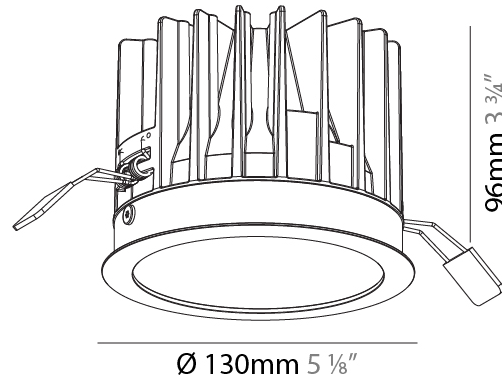

GENERAL

Series: Oiko
Subseries: Oiko Standard
Brand: Prolicht
Division: Architectural
Mounting Type: Recessed
Mounting Location: Ceiling
Subcategory: Downlight

PHYSICAL

Shape: Round
Diameter (mm): 130
Diameter (in): 5 1/8
Height (mm): 96
Height (in): 3 3/4
Ceiling Thickness (mm): 10 / 12.5 / 15
Ceiling Thickness (in): 3/8 or 1/2 or 9/16
Min. Recessing Depth (mm): 110
Min. Recessing Depth (in): 4 5/16
Light Distribution: Downlight
Weight (kg): 0.83
Weight (lbs): 1.83
Fixture Finish: SSR / BKV / CWI / CRY / HAB / UFT / ITA / RUA / FTG / MYG / LOD / PUS / FRO / FUP / KIA / POP / BLS / SPG / MEY / GOH / GUM / CHC / COM / ABZ / JAG / OBR / MOS / ROR
Fixture Material: Aluminum Die Cast
Cut-out Measurements: D. - 125mm / 4 15/16"

ELECTRICAL

Lamp Type: LED (Zhaga Standard)
Input Wattage (W): 28.6
Total Output Wattage (W): 26
Dimming: Tri-Mode (Non-Dimming and Phase Dimming (120Vac only) and 0-10V Dimming)
Driver Included: No
Driver Location: Recessed Housing
Driver Type: Constant Current - Universa
Housing: See components
Input Voltage (V): 120 - 277
Constant Current (MA): 700

LED

Number of LEDs: 1
Color Temperature (°K): 2700 / 3000 / 3500 / 4000
Max. Delivered Lumen (lm): Max 2830
Nominal Lumen (lm): 3210 / 3290 / 3459 / 3530
CRI: >90 CRI
Efficiency (%): 87 / 81 / 80
Lamp Life (hrs): 50000

OPTICAL

Reflector: 12 / 24 / 40

RATINGS AND CERTIFICATIONS

Certified By: Certified for North American Standards
IP rating: IP20