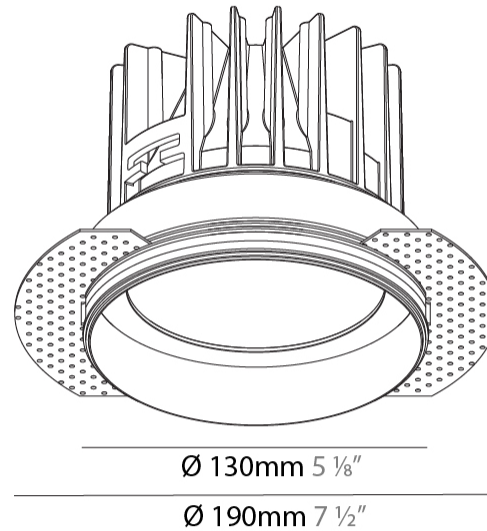

GENERAL

Series: Oiko
Subseries: Oiko Standard
Brand: Prolicht
Division: Architectural
Mounting Type: Trimless
Mounting Location: Ceiling
Subcategory: Downlight

PHYSICAL

Shape: Round
Diameter (mm): 130
Diameter (in): 5 1/8
Height (mm): 122
Height (in): 4 13/16
Ceiling Thickness (mm): 10 / 12.5 / 15
Ceiling Thickness (in): 3/8 or 1/2 or 9/16
Min. Recessing Depth (mm): 130
Min. Recessing Depth (in): 5 1/8
Light Distribution: Downlight
Weight (kg): 0.882
Weight (lbs): 1.944
Fixture Finish: SSR / BKV / CWI / CRY / HAB / UFT / ITA / RUA / FTG / MYG / LOD / PUS / FRO / FUP / KIA / POP / BLS / SPG / MEY / GOH / GUM / CHC / COM / ABZ / JAG / OBR / MOS / ROR
Fixture Material: Aluminum Die Cast
Cut-out Measurements: 142mm / 5 9/16"
Upon Request: Unique Sizes Unique Ceiling Thickness

122mm 4 13/16"

OIKO STANDARD TRIMLESS

A35434-

PROJECT	_____
TYPE	_____
SPECIFIER	_____
QUANTITY	_____
DATE	_____

PROJECT	_____
TYPE	_____
SPECIFIER	_____
QUANTITY	_____
DATE	_____

OIKO COMFORT RECESSED

A35721-

GENERAL

Series: Oiko
Subseries: Oiko Comfort
Brand: Prolight
Division: Architectural
Mounting Type: Recessed
Mounting Location: Ceiling
Subcategory: Downlight

PHYSICAL

Shape: Round
Diameter (mm): 130
Diameter (in): 5 1/8
Height (mm): 120
Height (in): 4 3/4
Ceiling Thickness (mm): 10 / 12.5 / 15
Ceiling Thickness (in): 3/8 or 1/2 or 9/16
Min. Recessing Depth (mm): 130
Min. Recessing Depth (in): 5 1/8
Light Distribution: Downlight
Weight (kg): 0.82
Weight (lbs): 1.81
Fixture Finish: SSR / BKV / CWI / CRY / HAB / UFT / ITA / RUA / FTG / MYG / LOD / PUS / FRO / FUP / KIA / POP / BLS / SPG / MEY / GOH / GUM / CHC / COM / ABZ / JAG / OBR / MOS / ROR
Fixture Material: Aluminum Die Cast
Cut-out Measurements: D. - 130mm / 5 1/8"