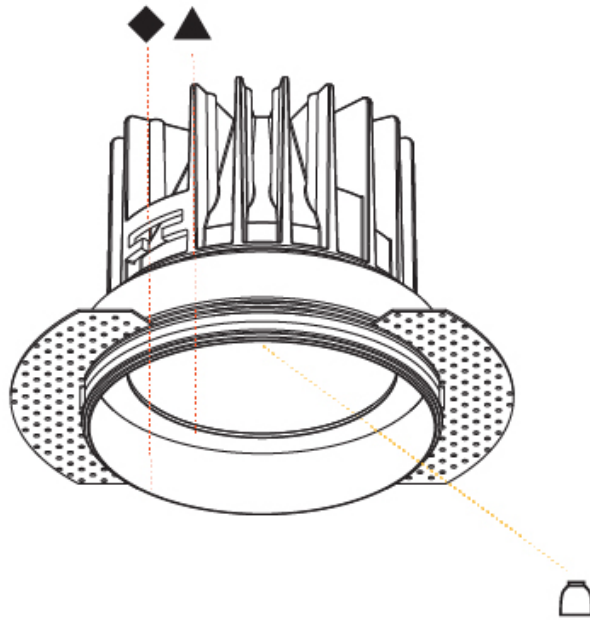

OIKO STANDARD TRIMLESS

A35434-

PROJECT	_____
TYPE	_____
SPECIFIER	_____
QUANTITY	_____
DATE	_____